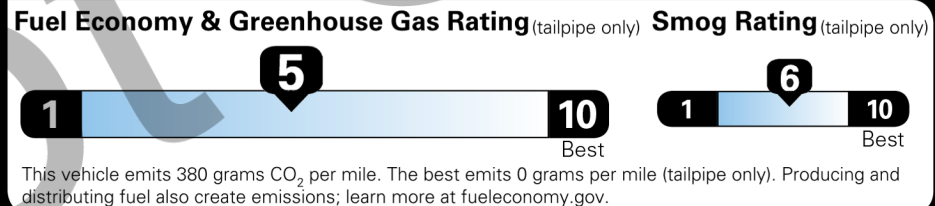

1. **OPTIONAL EQUIPMENT**
2. FE 50 STATE EMISSIONS
   - DC Prewired Auxiliary Switches 400.00

SOUTHEAST TOYOTA DISTRIBUTORS, LLC
MANUFACTURER'S SUGGESTED RETAIL PRICE[†] $ 59,470.00

DISTRIBUTOR'S OPTIONS

XX161	XP Terrain Includes: 18" Black TRD Wheel w/ All Terrain Tire Upgrade (Replaces 4 Factory Wheels & Tires Listed) Black Front Emblem Overlay & Rear Tailgate Inserts XSeries Badging	3,199.00
RR100 XY900	Roof Rack TOYOGUARD Platinum Includes: 2 Oil and Filter Changes at any Toyota Dealer Four Tire Rotations Roadside and Rental Car Assistance Exterior Paint Sealant and Interior Protector	2,099.00 699.00
MR300 PF100	All Weather Floor Mats - Boxed Clear Paint Protection - Door Package Includes coverage where applicable on: Door Edge Guards Door Cups Rear Bumper	359.00 249.00
MT200 MG100 PR100 CY200	All Weather Cargo Mat Mudguards Multimedia Screen Protector Phone Cable Charge Package Contents: 1-Apple Lightning to USB-A Cable - 3' 1-Apple Lightning to USB-C Cable - 3' 1-USB-C to USB-A Cable - 3' 1-USB-C to USB-C Cable - 3'	229.00 219.00 129.00 79.00

EPA DOT Fuel Economy and Environment

Gasoline Vehicle

Fuel Economy
23 MPG Standard SUVs range from 12 to 115 MPG. The best vehicle rates 146 MPGe.
23 24
combined city/hwy city highway
4.3 gallons per 100 miles

You spend $2,250 more in fuel costs over 5 years
compared to the average new vehicle.

Annual fuel COST $2,150

Actual results will vary for many reasons, including driving conditions and how you drive and maintain your vehicle. The average new vehicle gets 29 MPG and costs $8,500 to fuel over 5 years. Cost estimates are based on 15,000 miles per year at $3.30 per gallon. MPGe is miles per gasoline gallon equivalent. Vehicle emissions are a significant cause of climate change and smog.

fueleconomy.gov
Calculate personalized estimates and compare vehicles

MANUFACTURER'S SUGGESTED RETAIL PRICE[†] $59,470.00

[†]Manufacturer's suggested retail price excludes delivery processing and handling fees, license and title fees, applicable federal, state and local taxes, and dealer and distributor options and accessories.

36 month/36,000-mile limited warranty on all Southeast Toyota Distributors, LLC options, contact your local Toyota dealership for more information.

TOTAL DISTRIBUTOR'S OPTIONS $ 7,261.00
DELIVERY, PROCESSING AND HANDLING FEE 1,595.00
DESTINATION FUEL SURCHARGE 0.00
TOTAL SUGGESTED RETAIL PRICE $ 68,326.00

DELIVERED BY TRUCK TO: 10135

TOYOTA OF NEWNAN
2 HERRING ROAD
NEWNAN, GA 30265

F111